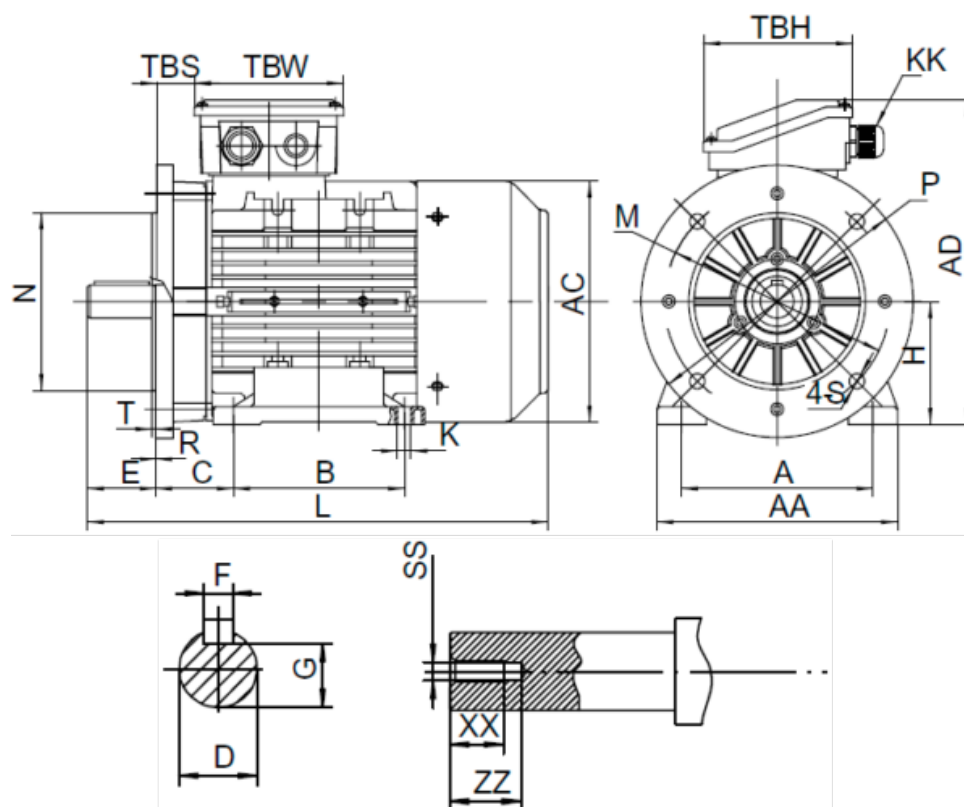

Data Sheet

Article number: 25180150042740

Description: Kleedrive T3A 160L-4 15.0kw 1400 rpm UL/CSA
3x400/690V 50 HZ IP55 B35 Eff=92,1%

Measures

| | | |
|-----------|-----------|-----------|
| A = 254 | F = 12 | TBW = 148 |
| AA = 314 | G = 37 | XX = 36 |
| AC = Ø314 | H = 160 | ZZ = 45 |
| AD = 391 | HD = 231 | |
| B = 254 | L = 660 | |
| C = 108 | SS = M16 | |
| D = Ø42 | TBH = 148 | |
| E = 110 | TBS = 64 | |